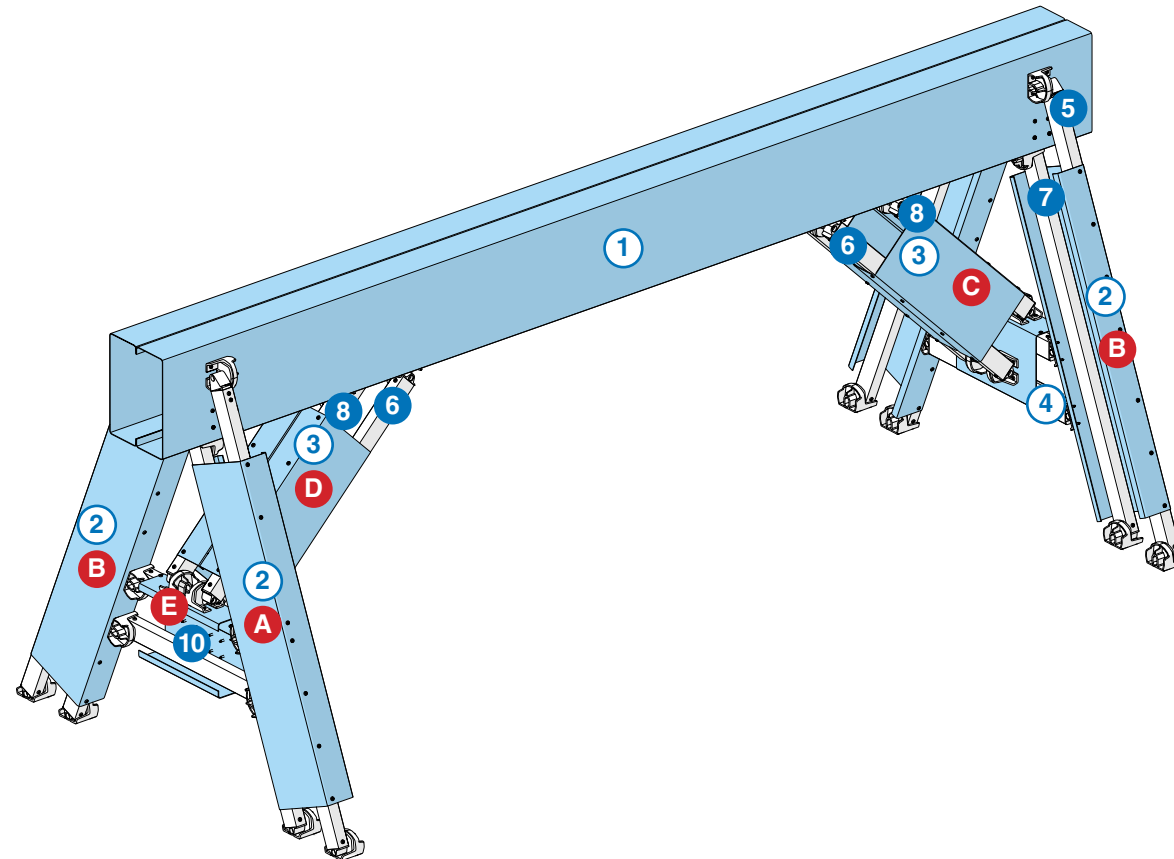

Member Locations

C Purlin Trestle

User Manual

Read in conjunction with
Kwiktech Build Guide and
Kwiktech Tips & Tricks

Designed by

kwiktech.

Engineered by

sbec. SCHMIDT
BENTLEY
ENGINEERING
CONSULTING

Rating: 2 Tonne

Rev 1

This Manual is the sole property of
Kwiktech Pty Ltd.
All rights are reserved.

This Manual is designed to be only
used with Kwiktech
produced products.

No part of this Manual or the
Kwiktech product design may be
copied or reproduced without the
consent of Kwiktech Pty Ltd.

Construction using Kwiktech
products may require planning
approval. Always contact your Local
Council for the most up-to-date
rules and regulations for your area.

All dimensions are in millimeters
(mm)

www.kwiktech.com.au
© Kwiktech Pty Ltd 2022

NOTE: Some member ID's hidden for clarity.