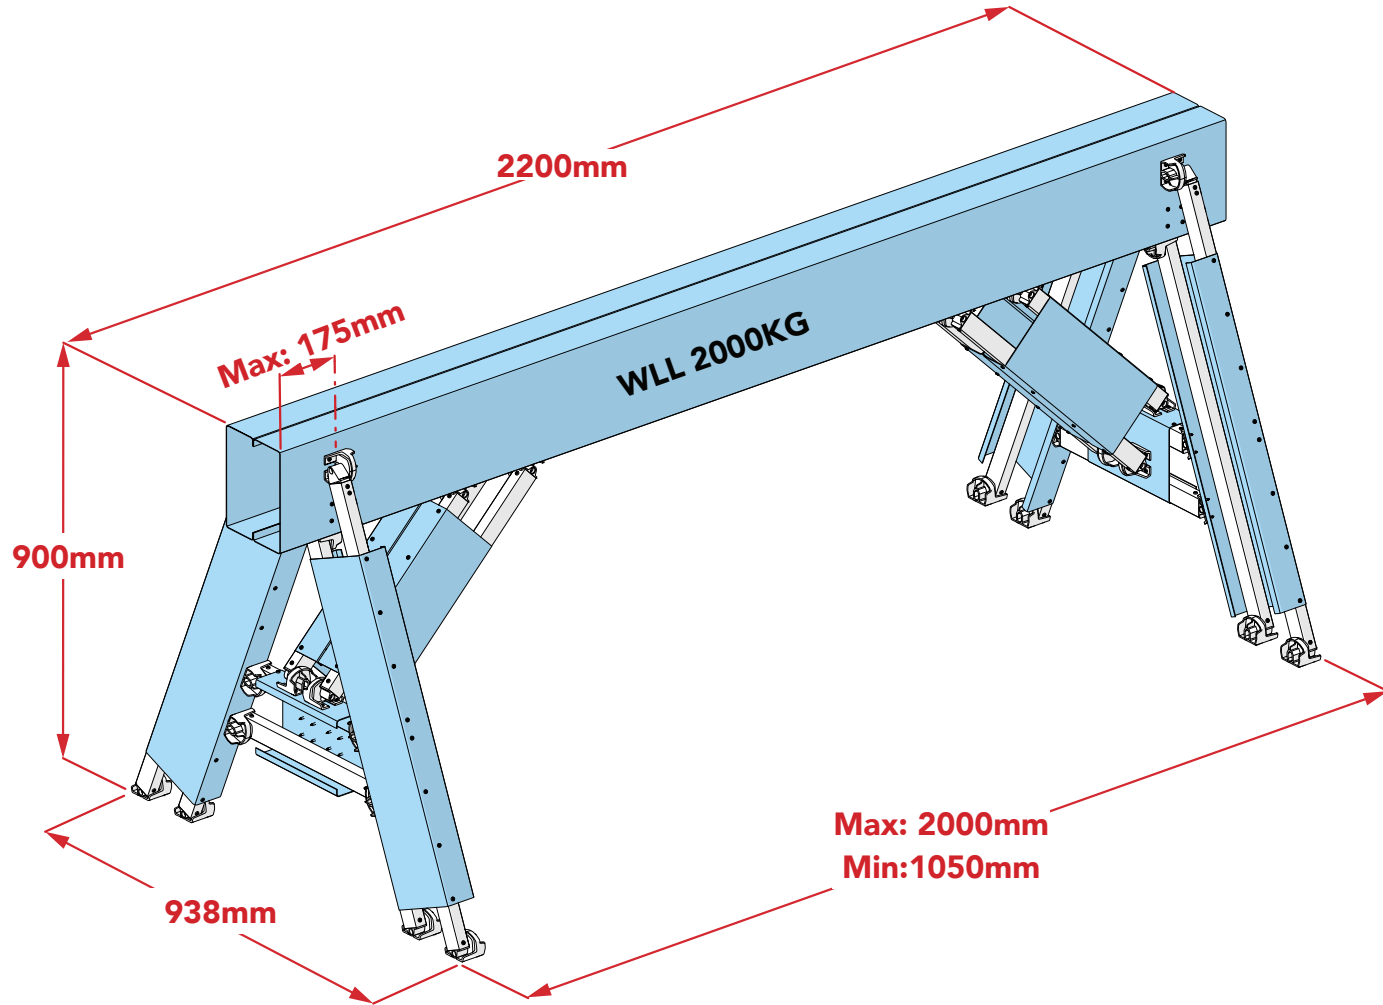

General Arrangement

C Purlin Trestle

User Manual

Read in conjunction with
Kwiktech Build Guide and
Kwiktech Tips & Tricks

Designed by

Engineered by

Rating: 2 Tonne

Rev 1

This Manual is the sole property of
Kwiktech Pty Ltd.
All rights are reserved.

This Manual is designed to be only
used with Kwiktech
produced products.

No part of this Manual or the
Kwiktech product design may be
copied or reproduced without the
consent of Kwiktech Pty Ltd.

Construction using Kwiktech
products may require planning
approval. Always contact your Local
Council for the most up-to-date
rules and regulations for your area.

All dimensions are in millimeters
(mm)