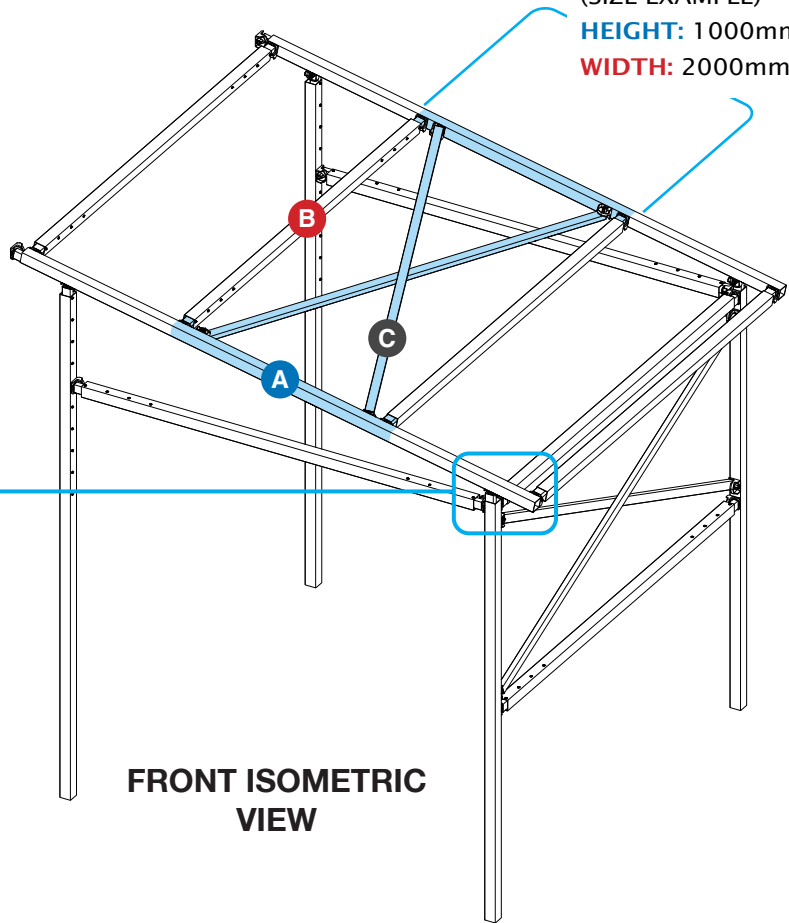

EASY FRAME LEAN-TO

EASY FRAME DIY  
(SIZE EXAMPLE)  
**HEIGHT:** 1000mm  
**WIDTH:** 2000mm

FRONT ISOMETRIC VIEW

EASY FRAME DIY  
(SIZE EXAMPLE)  
**HEIGHT:** 1000mm  
**WIDTH:** 2000mm

REAR ISOMETRIC VIEW