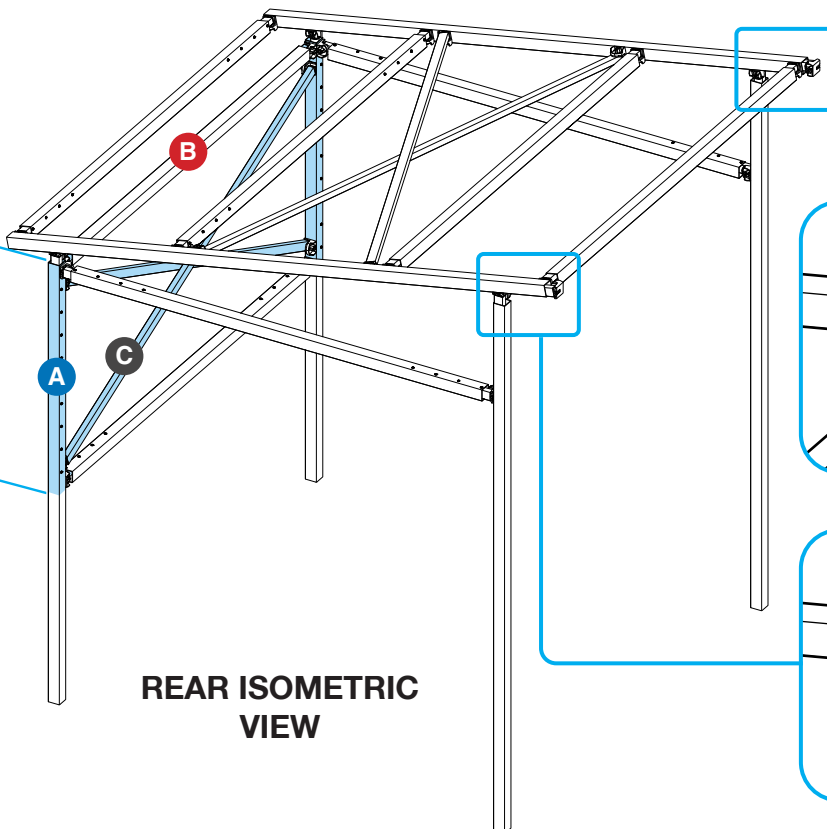

EASY FRAME LEAN-TO

EASY FRAME DIY  
(SIZE EXAMPLE)  
**HEIGHT:** 1000mm  
**WIDTH:** 2000mm

FRONT ISOMETRIC VIEW

EASY FRAME DIY  
(SIZE EXAMPLE)  
**HEIGHT:** 1000mm  
**WIDTH:** 2000mm

REAR ISOMETRIC VIEW