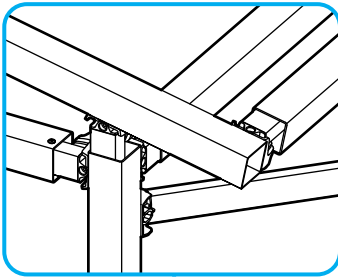

EASY FRAME LEAN-TO

EASY FRAME DIY  
(SIZE EXAMPLE)  
**HEIGHT:** 1000mm  
**WIDTH:** 2000mm

FRONT ISOMETRIC VIEW

EASY FRAME DIY  
(SIZE EXAMPLE)  
**HEIGHT:** 1000mm  
**WIDTH:** 2000mm

REAR ISOMETRIC VIEW