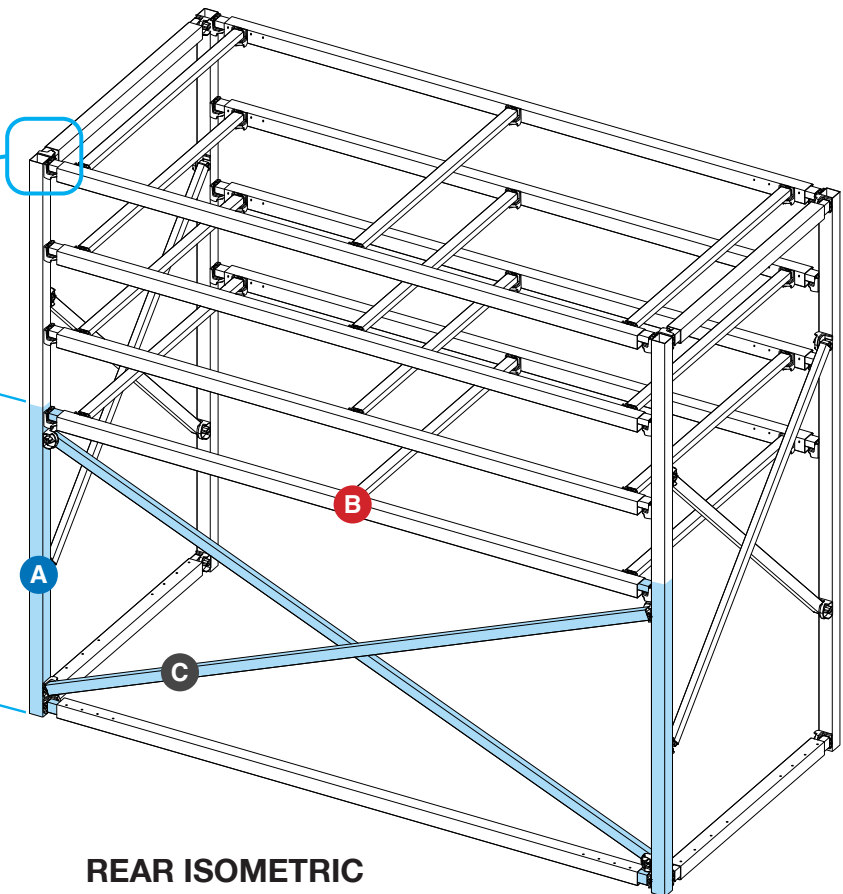

EASY FRAME SHELF

FRONT ISOMETRIC VIEW

EASY FRAME DIY
(SIZE EXAMPLE)
HEIGHT: 2000mm
WIDTH: 1100mm

EASY FRAME DIY
(SIZE EXAMPLE)
HEIGHT: 1100mm
WIDTH: 2300mm

REAR ISOMETRIC VIEW