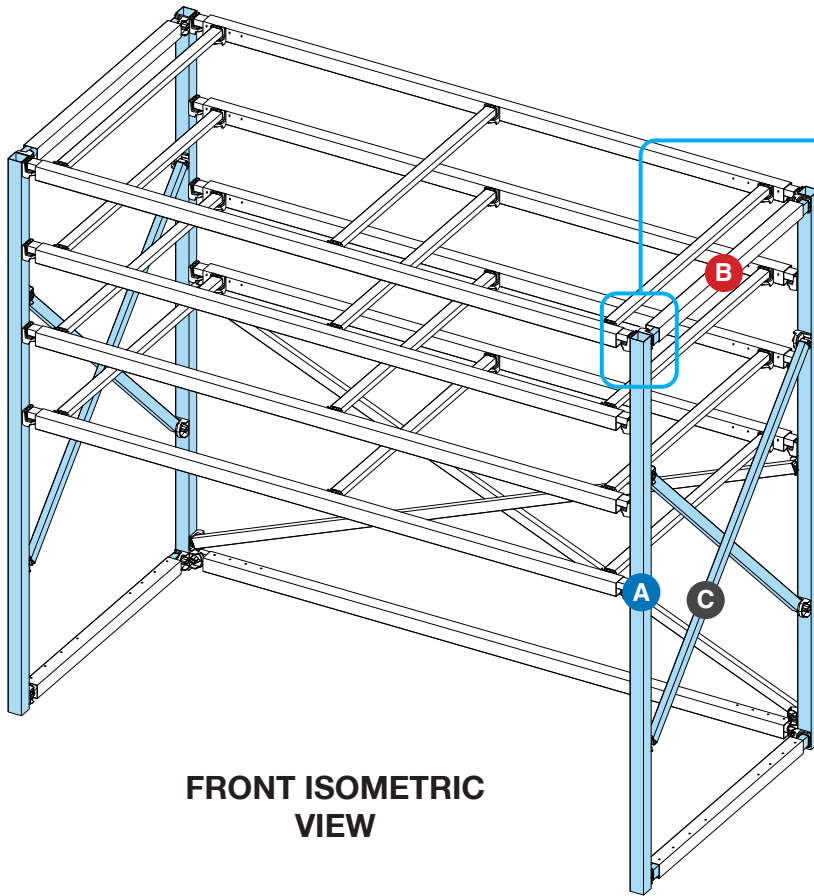

EASY FRAME SHELF

FRONT ISOMETRIC VIEW

EASY FRAME DIY
(SIZE EXAMPLE)
HEIGHT: 2000mm
WIDTH: 1100mm

EASY FRAME DIY
(SIZE EXAMPLE)
HEIGHT: 1100mm
WIDTH: 2300mm

REAR ISOMETRIC VIEW