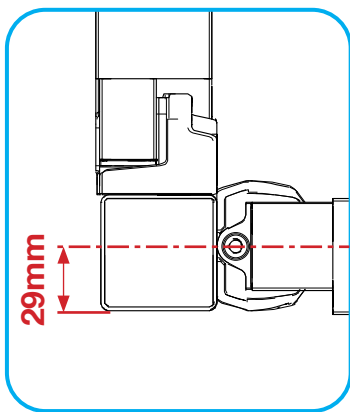

EASY FRAME SHELF

FRONT ISOMETRIC VIEW

EASY FRAME DIY
(SIZE EXAMPLE)
HEIGHT: 2000mm
WIDTH: 1100mm

EASY FRAME DIY
(SIZE EXAMPLE)
HEIGHT: 1100mm
WIDTH: 2300mm

REAR ISOMETRIC VIEW