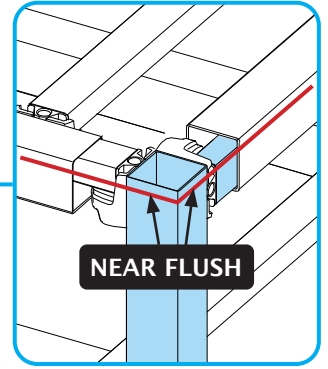

EASY FRAME SHELF

FRONT ISOMETRIC VIEW

EASY FRAME DIY
(SIZE EXAMPLE)
HEIGHT: 2000mm
WIDTH: 1100mm

EASY FRAME DIY
(SIZE EXAMPLE)
HEIGHT: 1100mm
WIDTH: 2300mm

REAR ISOMETRIC VIEW