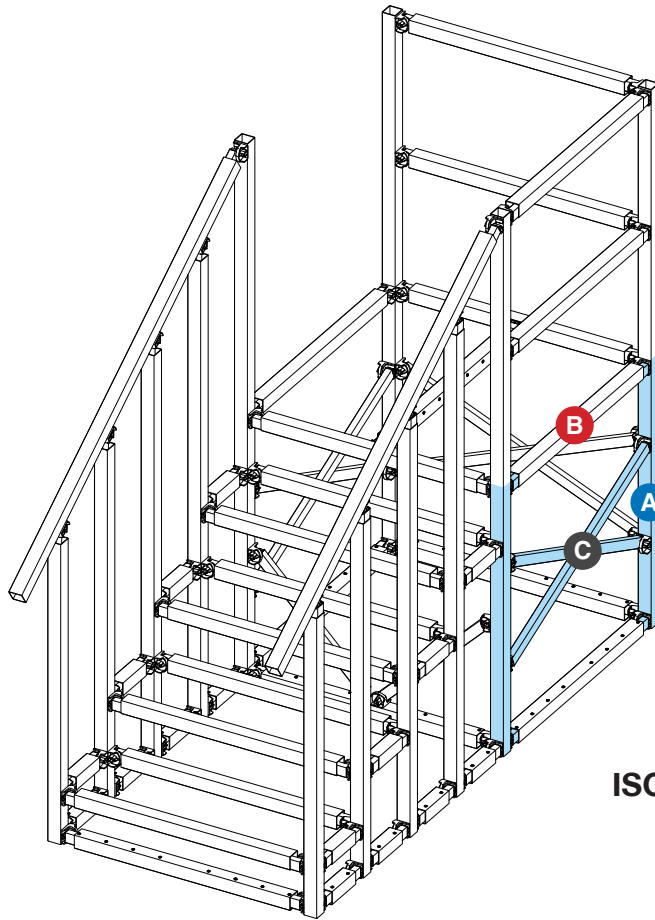

EASY FRAME STAIRCASE

EASY FRAME DIY  
(SIZE EXAMPLE)

HEIGHT: 1000mm

WIDTH: 1000mm

x3

ISOMETRIC VIEW

Mid Braces