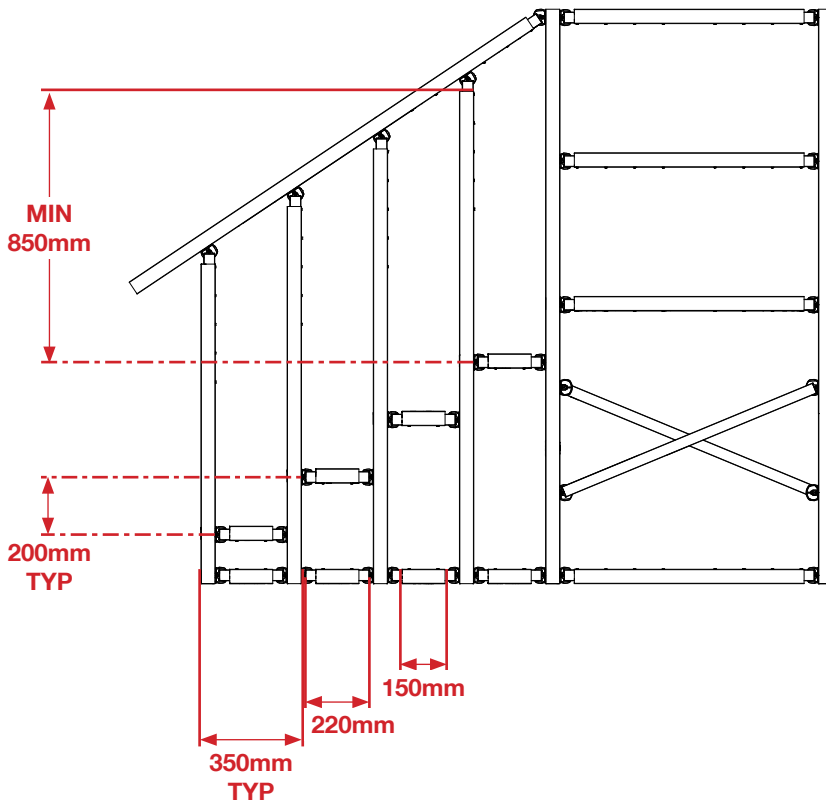

EASY FRAME STAIRCASE

EASY FRAME DIY  
(SIZE EXAMPLE)

HEIGHT: 1000mm

WIDTH: 1000mm

x3

ISOMETRIC VIEW

Mid Braces