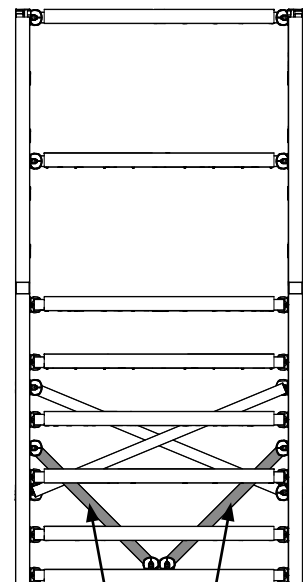

EASY FRAME STAIRCASE

EASY FRAME DIY  
(SIZE EXAMPLE)

HEIGHT: 1000mm

WIDTH: 1000mm

x3

ISOMETRIC VIEW

Mid Braces