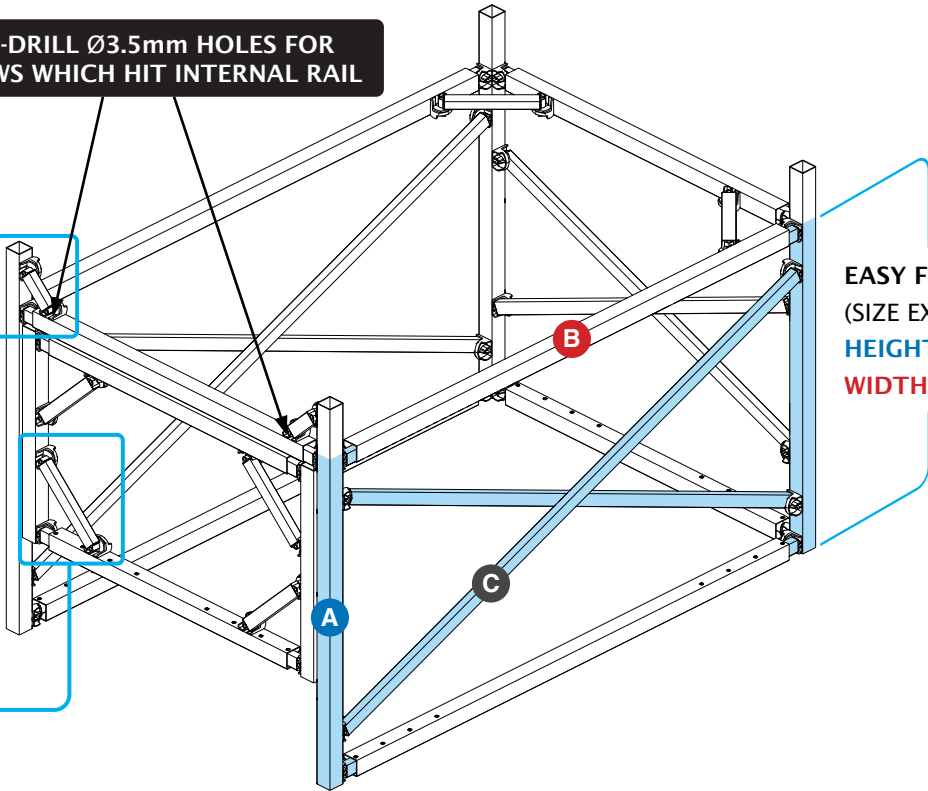

EASY FRAME TRAILER HURDLES

OPPOSITE & **ADJACENT** ARE THE SAME MEASUREMENT. **BRACE** LENGTH MEASUREMENT DETERMINED WHEN CORNER IS SQUARE.

EASY FRAME DIY
(SIZE EXAMPLE)
HEIGHT: 1000mm
WIDTH: 1200mm

FRONT ISOMETRIC VIEW

PRE-DRILL Ø3.5mm HOLES FOR SCREWS WHICH HIT INTERNAL RAIL

REAR ISOMETRIC VIEW

EASY FRAME DIY
(SIZE EXAMPLE)
HEIGHT: 1000mm
WIDTH: 1800mm