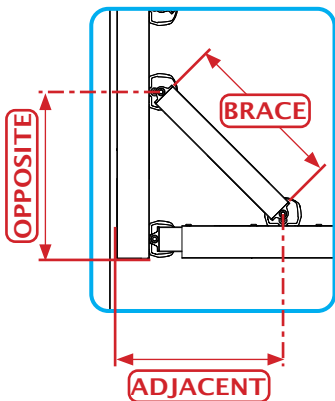

EASY FRAME TRAILER HURDLES

OPPOSITE & **ADJACENT** ARE THE SAME MEASUREMENT. **BRACE** LENGTH MEASUREMENT DETERMINED WHEN CORNER IS SQUARE.

EASY FRAME DIY
(SIZE EXAMPLE)
HEIGHT: 1000mm
WIDTH: 1200mm

FRONT ISOMETRIC VIEW

PRE-DRILL Ø3.5mm HOLES FOR SCREWS WHICH HIT INTERNAL RAIL

REAR ISOMETRIC VIEW

EASY FRAME DIY
(SIZE EXAMPLE)
HEIGHT: 1000mm
WIDTH: 1800mm