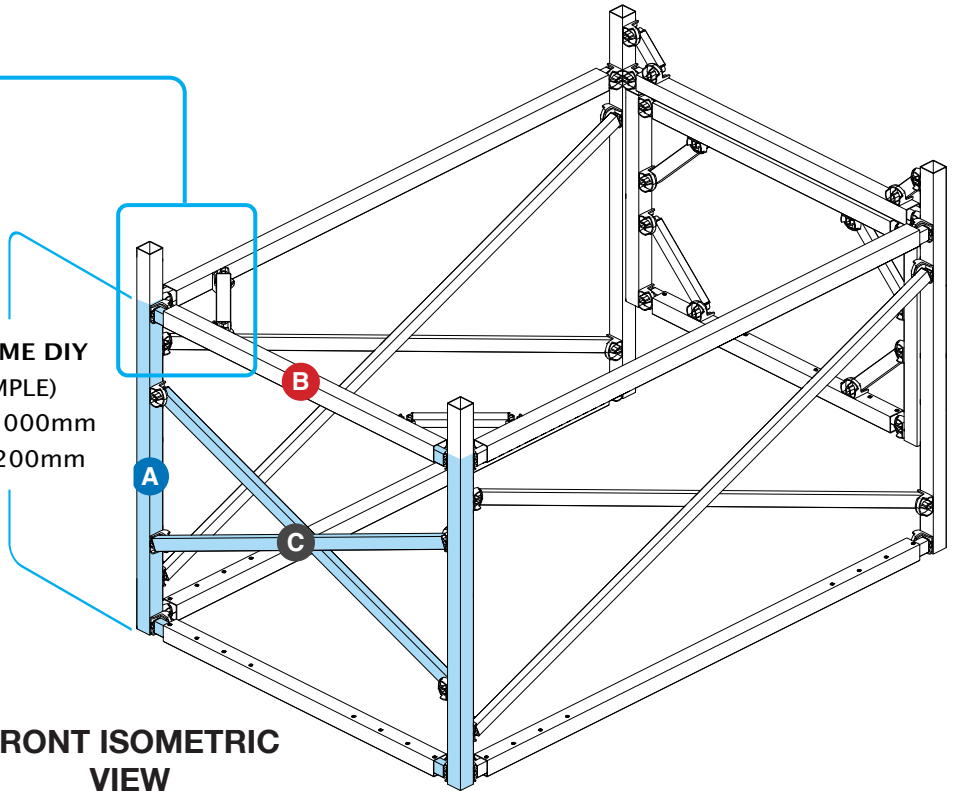

EASY FRAME TRAILER HURDLES

OPPOSITE & **ADJACENT** ARE THE SAME MEASUREMENT. **BRACE** LENGTH MEASUREMENT DETERMINED WHEN CORNER IS SQUARE.

EASY FRAME DIY
(SIZE EXAMPLE)
HEIGHT: 1000mm
WIDTH: 1200mm

FRONT ISOMETRIC VIEW

PRE-DRILL Ø3.5mm HOLES FOR SCREWS WHICH HIT INTERNAL RAIL

REAR ISOMETRIC VIEW

EASY FRAME DIY
(SIZE EXAMPLE)
HEIGHT: 1000mm
WIDTH: 1800mm