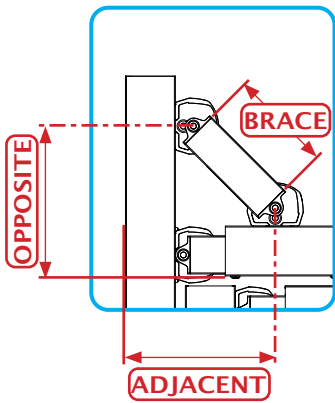

EASY FRAME TRAILER HURDLES

OPPOSITE & **ADJACENT** ARE THE SAME MEASUREMENT. **BRACE** LENGTH MEASUREMENT DETERMINED WHEN CORNER IS SQUARE.

EASY FRAME DIY
(SIZE EXAMPLE)
HEIGHT: 1000mm
WIDTH: 1200mm

FRONT ISOMETRIC VIEW

PRE-DRILL Ø3.5mm HOLES FOR SCREWS WHICH HIT INTERNAL RAIL

REAR ISOMETRIC VIEW

EASY FRAME DIY
(SIZE EXAMPLE)
HEIGHT: 1000mm
WIDTH: 1800mm