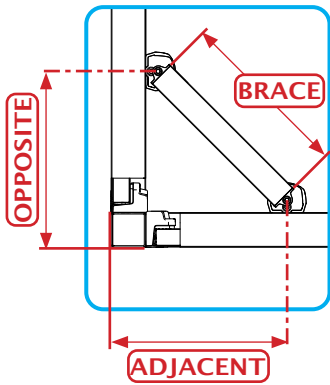

EASY FRAME TRAILER HURDLES

OPPOSITE & **ADJACENT** ARE THE SAME MEASUREMENT. **BRACE** LENGTH MEASUREMENT DETERMINED WHEN CORNER IS SQUARE.

EASY FRAME DIY
(SIZE EXAMPLE)
HEIGHT: 1000mm
WIDTH: 1200mm

FRONT ISOMETRIC VIEW

PRE-DRILL Ø3.5mm HOLES FOR SCREWS WHICH HIT INTERNAL RAIL

REAR ISOMETRIC VIEW

EASY FRAME DIY
(SIZE EXAMPLE)
HEIGHT: 1000mm
WIDTH: 1800mm