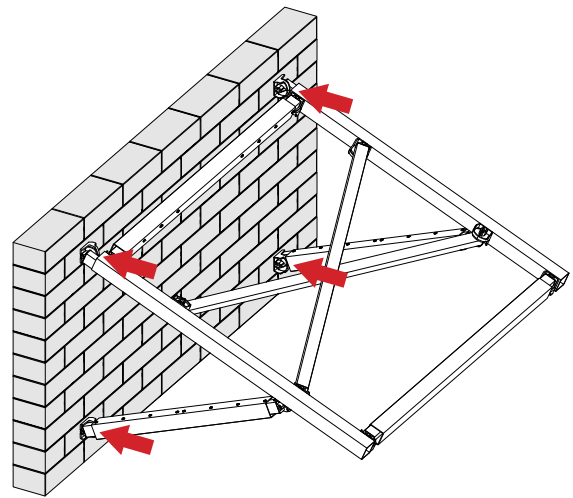

EASY FRAME WINDOW AWNING

EASY FRAME DIY
(SIZE EXAMPLE)
HEIGHT: 1000mm
WIDTH: 1200mm

FRONT ISOMETRIC
VIEW

Determine brace lengths and
Universal Connector placement
from connection angles.

Fix to any surface using screws
best suited for the surface.

Ensure Brace lengths and Universal Connector placements
are the same both sides for a symmetrical build.