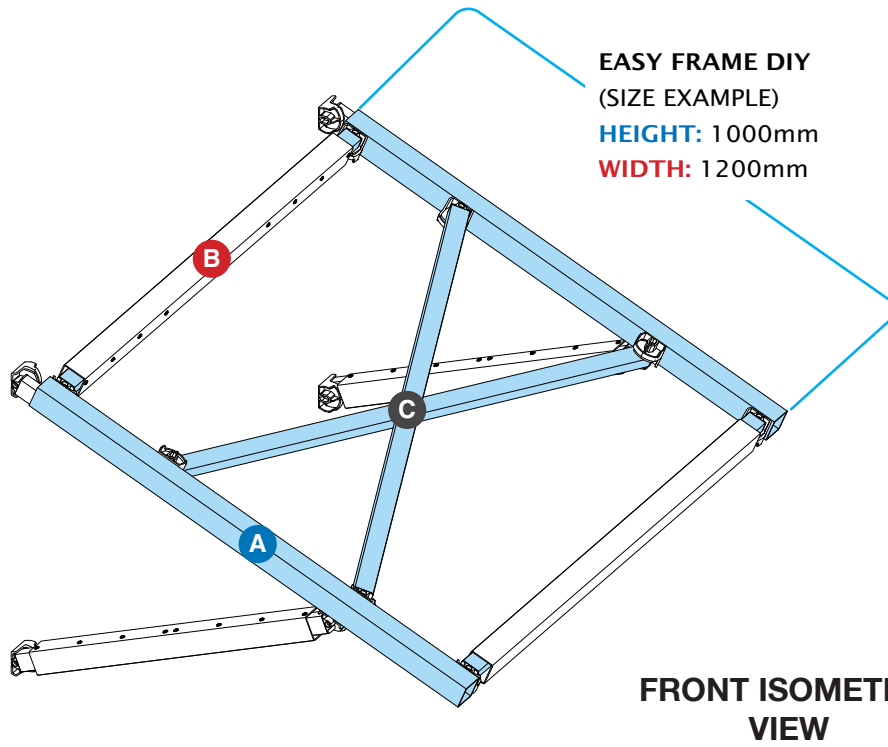

EASY FRAME WINDOW AWNING

EASY FRAME DIY
(SIZE EXAMPLE)
HEIGHT: 1000mm
WIDTH: 1200mm

FRONT ISOMETRIC
VIEW

Determine brace lengths and
Universal Connector placement
from connection angles.

Fix to any surface using screws
best suited for the surface.

Ensure Brace lengths and Universal Connector placements
are the same both sides for a symmetrical build.