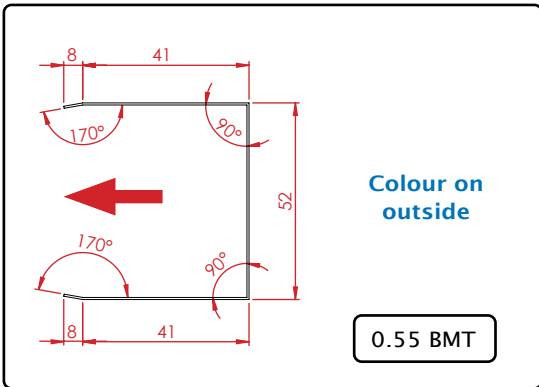

EASY FRAME FLASHING

No painting required! Simply select your desired COLORBOND colour, test fit and then glue your flashings on for a flawless finish.